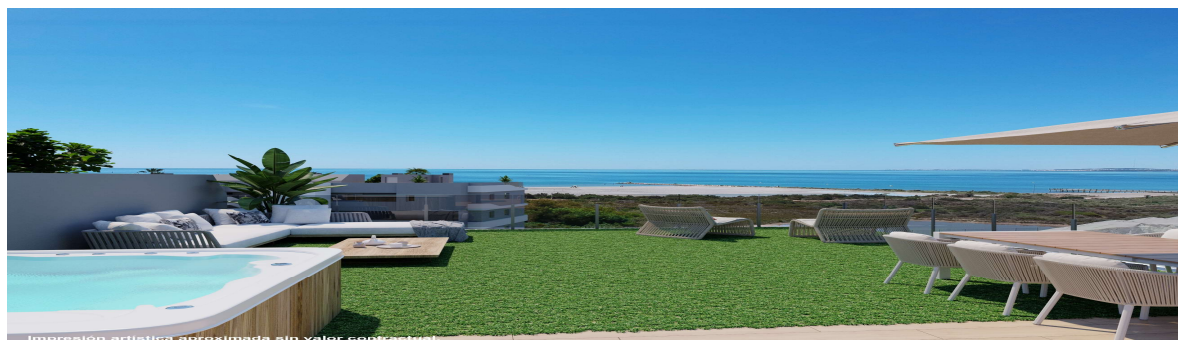

SUNSET BEACH

SANTA POLA

Block 1: Storages

Storage nº	Surface	Price
1	3,65 m²	SOLD
2	3,65 m²	SOLD
3	3,65 m²	SOLD
4	3,65 m²	SOLD
5	3,65 m²	€ 7.000,00
6	3,64 m²	€ 7.000,00
7	3,65 m²	€ 7.000,00
8	3,65 m²	€ 7.000,00
9	3,63 m²	SOLD
10	4,72 m²	SOLD
11	3,33 m²	€ 6.500,00
12	3,57 m²	€ 7.000,00

Storage nº	Surface	Price
13	3,56 m²	€ 7.000,00
14	3,57 m²	SOLD
15	3,57 m²	SOLD
16	3,57 m²	SOLD
17	3,57 m²	SOLD
18	3,57 m²	SOLD
19	3,57 m²	SOLD
20	4,28 m²	SOLD
21	3,05 m²	€ 6.000,00
22	3,42 m²	€ 6.500,00
23	3,34 m²	€ 6.500,00
24	3,57 m²	SOLD

Storage nº	Surface	Price
25	3,47 m²	€ 6.500,00
26	3,32 m²	€ 6.500,00
27	4,19 m²	SOLD
28	3,19 m²	€ 6.000,00
29	3,24 m²	SOLD
30	3,24 m²	€ 6.000,00
31	3,19 m²	€ 6.000,00
32	3,24 m²	SOLD
33	3,20 m²	€ 6.000,00
34	3,24 m²	SOLD
35	3,24 m²	€ 6.000,00
36	3,24 m²	€ 6.000,00